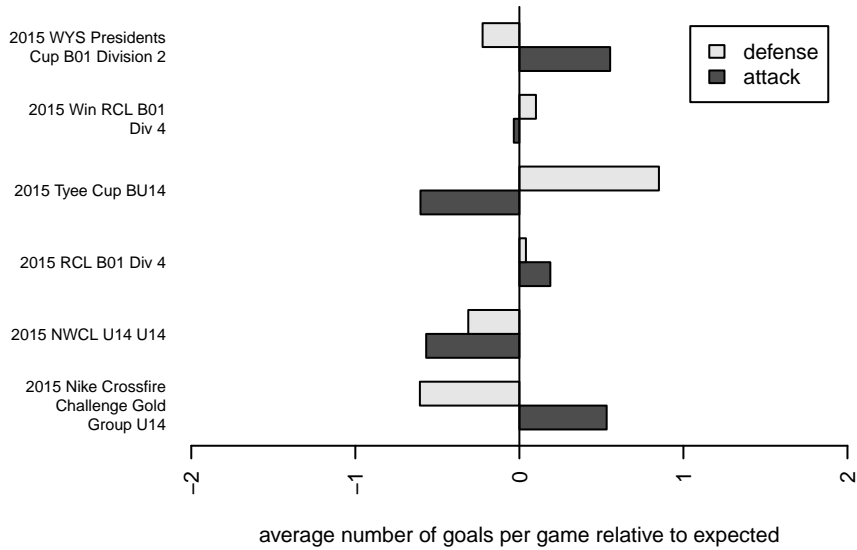

# Harbor Premier Green B01

Harbor FC  
 Gig Harbor, WA  
 B01 total strength=1146  
 attack=4.91 defense=2.25  
 fall league = RCL B01 Div 4  
 spr league = Win RCL B01 Div 4  
 notes= Stoddard 2013, 2014

**attack and defense variance (black dot)  
relative to other teams  
and top 10 in region**

**attack and defense rating  
relative to others at age  
and all opponents in last 13 months**

**Performance relative to 13 month average**