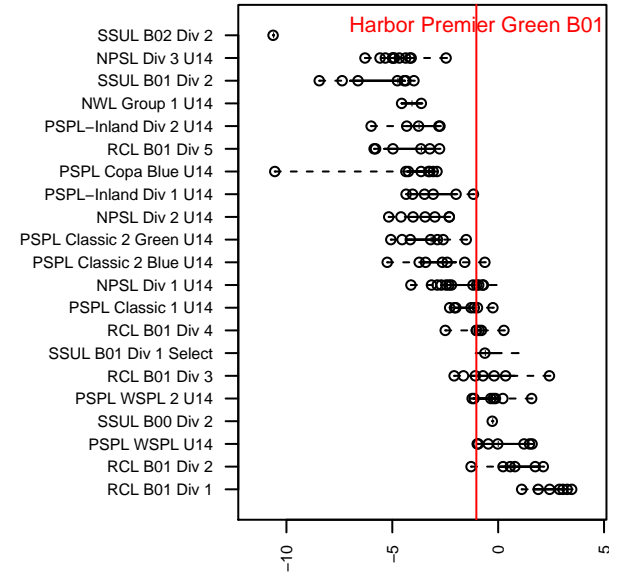

# Harbor Premier Green B01

Harbor FC  
 Gig Harbor, WA  
 B01 total strength=1146  
 attack=4.91 defense=2.25  
 fall league = RCL B01 Div 4  
 spr league = Win RCL B01 Div 4  
 notes= Stoddard 2013, 2014

**attack and defense variance (black dot)  
relative to other teams  
and top 10 in region**

**attack and defense rating  
relative to others at age  
and all opponents in last 13 months**

**Performance relative to 13 month average**