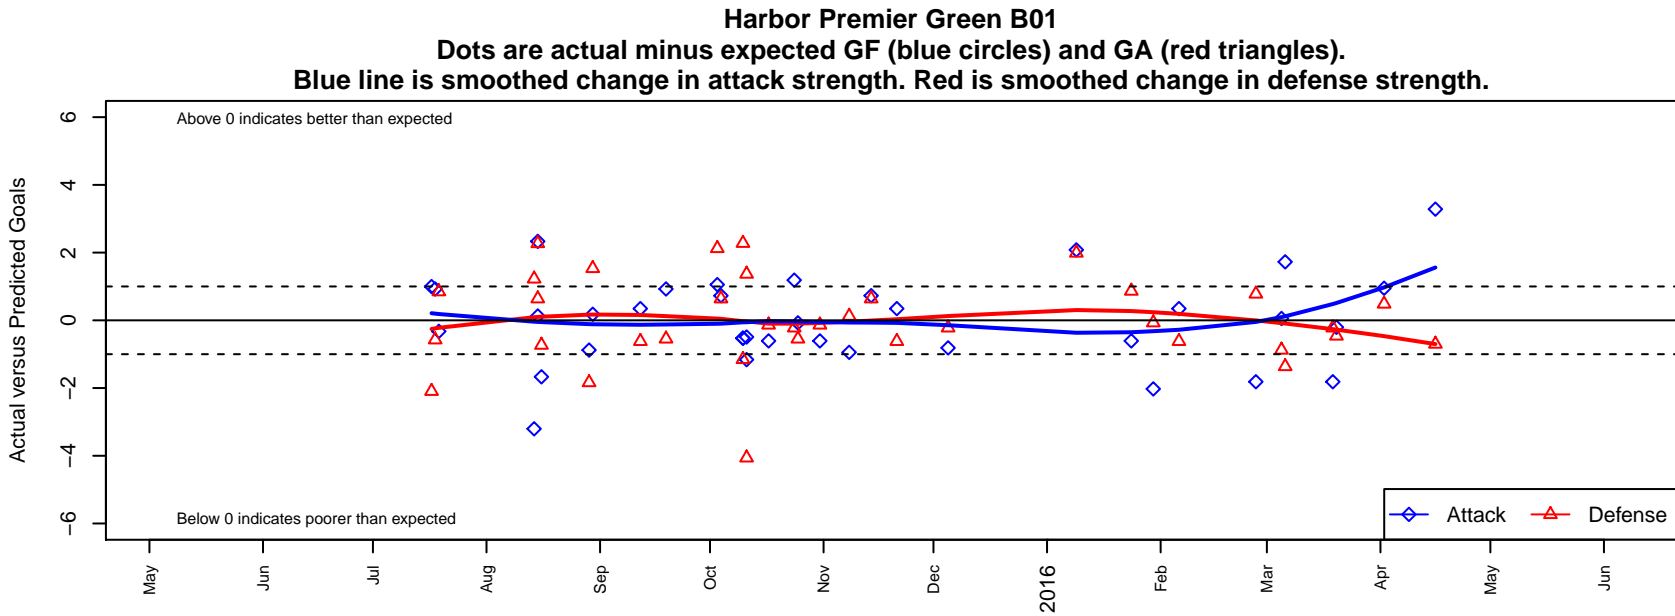

# Harbor Premier Green B01

Harbor FC  
 Gig Harbor, WA  
 B01 total strength=1146  
 attack=4.91 defense=2.25  
 fall league = RCL B01 Div 4  
 spr league = Win RCL B01 Div 4  
 notes= Stoddard 2013, 2014

**attack and defense variance (black dot)  
relative to other teams  
and top 10 in region**

**attack and defense rating  
relative to others at age  
and all opponents in last 13 months**

**Performance relative to 13 month average**